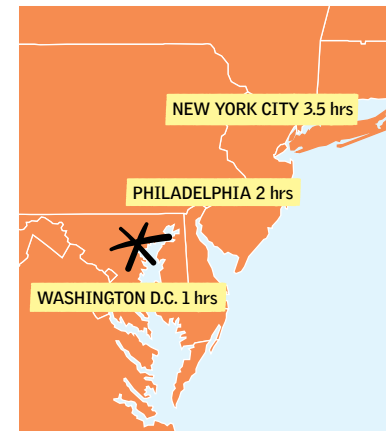

STUDENTS

- Women's college enrollment: 500
- Total full-time undergraduate and graduate enrollment: 700
- States represented: 22 plus Puerto Rico and Guam
- Countries represented: 15
- Percentage of first-year students living on campus: 70
- Percentage of students who are student-athletes: 14
- Percentage of students receiving financial assistance or scholarships in 2009-10: 90+
- Average financial aid award including scholarships: $28,000

EXPERIENCE

- Student clubs and organizations: 40+
- NCAA Division III athletic teams: 8
- Percentage of students participating in internships or other professional experience: 90
- Percentage of students participating in study abroad: 30
- Colleges and universities in Baltimore's Colletown Network: 15

OUTCOMES

- Percentage of recent graduates employed or pursuing graduate study full-time within ten months of graduation: 96
- Number of graduates: 19,000+
- Where they live: 50 states, 34 countries and territories including Guam, the Virgin Islands and Puerto Rico

LOCATION

The lush, 58-acre campus of historic buildings and wooded ground is close to everything Maryland has to offer. Minutes from Baltimore's Inner Harbor and points north and south, your campus home is also in the heart of the American mid-Atlantic. As a focal point of global power, culture, science and medicine, the region is a world-class base from which to build a future.

NON-DISCRIMINATION POLICY

College of Notre Dame of Maryland does not discriminate in its educational programs, activities or employment on the basis of race, color, national and ethnic origin, religion, sex, disability or age. The following person has been designated to handle inquiries regarding the non-discrimination policy:
Vice President for Student Development
College of Notre Dame of Maryland
4701 N. Charles Street
Baltimore, MD 21210
410-532-5308

There's no limit to who you can become. Here, you'll be challenged, **all day, every day**, to develop confidence and embrace excellence.

College of Notre Dame
OF MARYLAND
4701 North Charles Street
Baltimore, Maryland 21210

Non-Profit Org.
U.S. Postage
Paid
Permit No. 3246
Baltimore, MD

5 trees preserved

677 pounds of waste-water flow saved

1971 pounds of greenhouse gases prevented

11 million BTU's saved